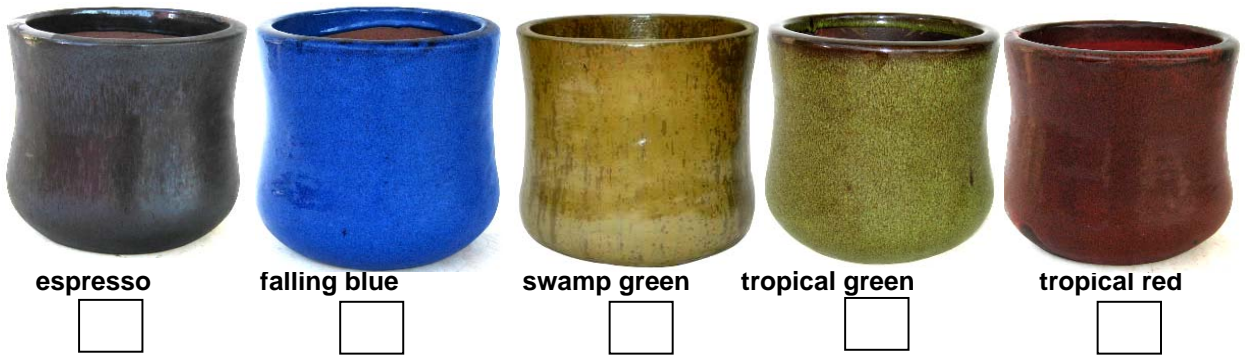

ice blue

GLAZED PLANTERS

terra
Products, Inc.

17A CY8304

Tall Venus
3 pc. set
8"W x 10"H
10"W x 12"H
15"W x 14"H

espresso

falling blue

swamp green